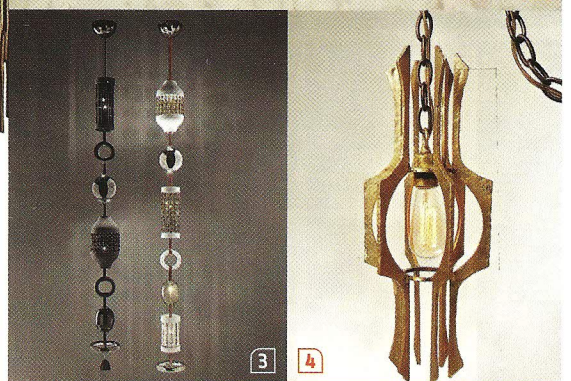

4. Triton pendant fixture in solid brass by James De Wulf. **circle 419**

5. L44 chandelier in hand-gilded plaster and high-gloss lacquered maple by Commute Home. **circle 420**

6. Calliope table lamp in walnut, porcelain, and linen by Lesley Anton. **circle 421**

7. Ormolu I sconce in yellow bronze and acrylic-backed silk by Boyd Lighting. **circle 422**

See page 98 for sources. ➔

2

3

4

5

6

7